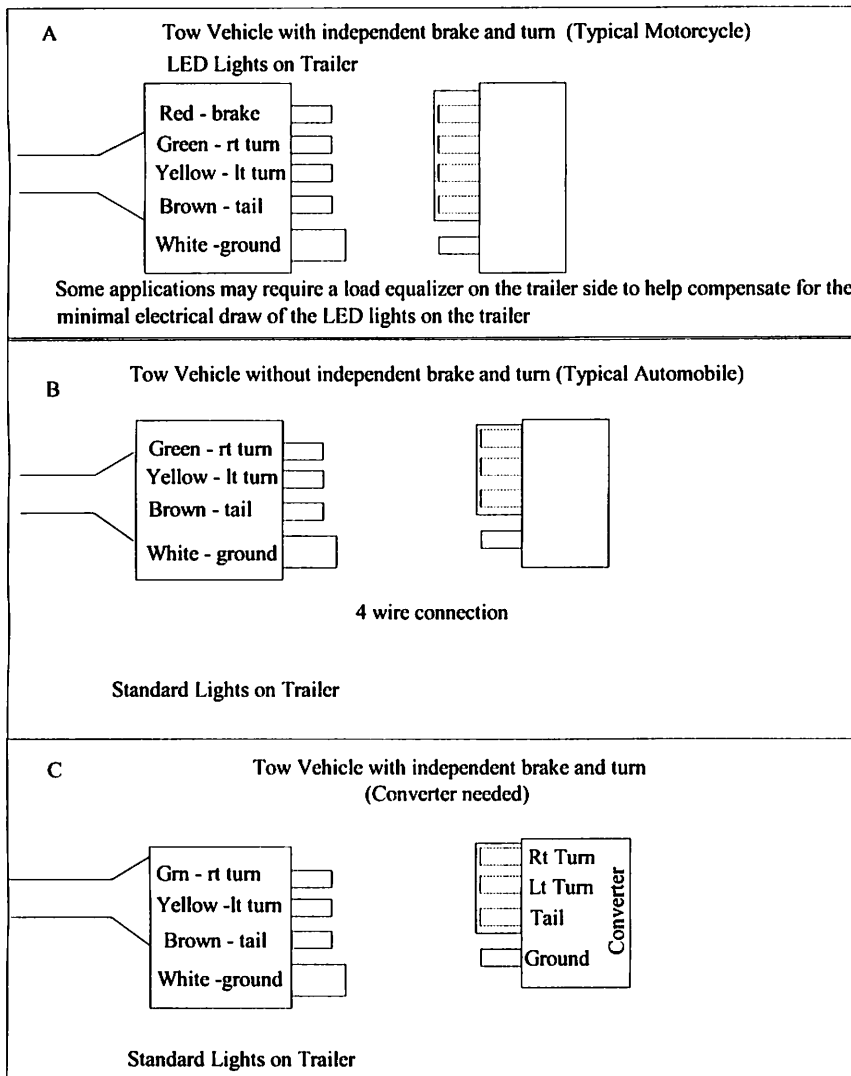

TRAILER WIRING DIAGRAM

I. Does trailer have LED lights or Standard?

LED - Does Tow Vehicle have Independent brake and turn?

Yes - See A below (Typical motorcycle)

No - May need custom wiring - see your dealer or qualified electrical technician (Typical Automobile)

Standard - Does Tow vehicle have independent brake and turn?

Yes - See C below (Typical motorcycle)

No - See B below (Typical automobile)

NOTE - TRAILER GROUND MUST BE HOOKED TO VEHICLE GROUND (NOT TRAILER FRAME)

(as of Feb 2009)